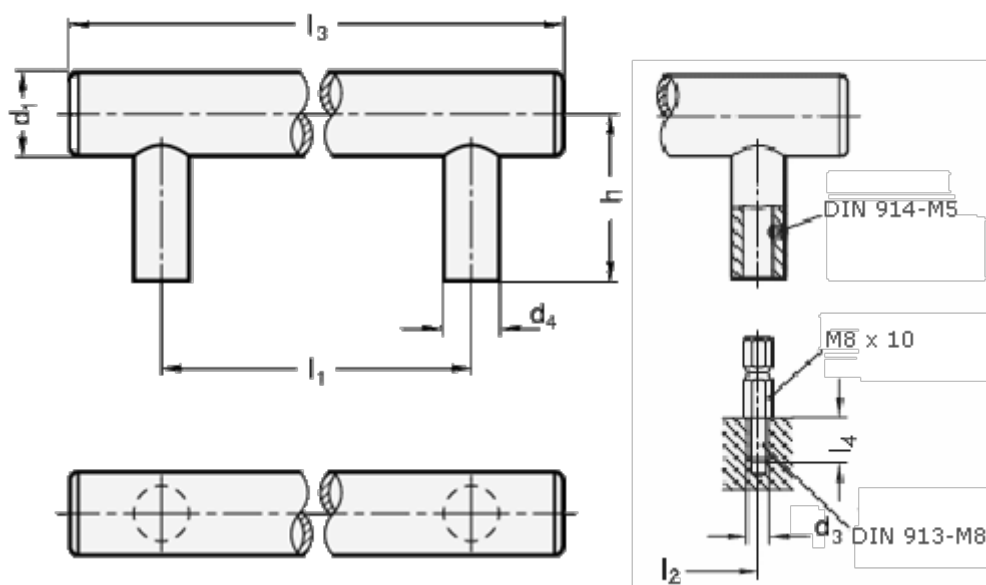

Article number: 20666730M8600K

Description: E+G St. steel tubular handle GN 666.7-30-M8-600-K  
K - with plastic cover cap, mountet from the front

## Measures

d1 = 30

d3 = M8

d4 = 20

h = 60

l1 +/-0.5 = 600

l2 = 600

l3 = 665

l4 = 15

t min = 15